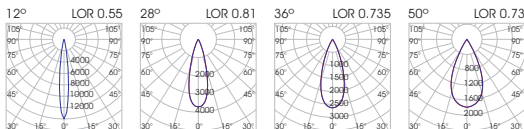

- Reform 30 is a complete series of miniaturized downlights available recessed, trimless or surface.
- It is available in round form.
- Power consumption: 3 watt and 6 watt.
- Beam angle varies from 12 to 50 degrees.
- Accessories available: honeycomb.
- Luminaire material: aluminium construction/ PC parts.
- It is offered in white and/or black colour as standard but RAL colours also are available on request.
- Driver, Emergency kit, battery replacement accessibility of emergency kit should be considered as the kit does not pass through the Trimless luminaire cutout.
- 3 SDCM
- L90/B10 50000h
- Low UGR ensuring visual comfort (UGR<14 /black inner ring).
- Constant current 350mA @3W / 700mA @ 6.3W.

Model	LED Power	CCT*	CRI80, CRI90 LED Source		Beam Angle	Type	Luminaire Colour	Dimming Option	Accessories
			80 (80)	90 (90)					
REFORM 30 IN-OUT Trimless <i>(REFORM 30 IO TR)</i>	3W (3)	2700K (27C)	310lm	250lm	12° (12)	Adjustable (AD)	Base White (W) Black (B) Spot White (W) Black (B) Inner Ring White (W) Black (B)	Without Driver (00)	(XXX) Standard (0) Honeycomb (1) Softening lens (2) Extras No Extras (0) Emergency (1)
		3000K (30C)	310lm	265lm					
		4000K (40C)	330lm	290lm					
		5000K (50C)	360lm	310lm					
	5.8W (6)	2700K (27C)	615lm	500lm					
		3000K (30C)	615lm	530lm					
		4000K (40C)	665lm	575lm					
		5000K (50C)	715lm	615lm					
	3W (3)	2700K (27C)	396lm	320lm	28° (28) 36° (36) 50° (50)				
		3000K (30C)	396lm	342lm					
		4000K (40C)	428lm	369lm					
		5000K (50C)	428lm	396lm					
6.3W (6)	2700K (27C)	669lm	540lm						
	3000K (30C)	669lm	577lm						
	4000K (40C)	722lm	623lm						
	5000K (50C)	722lm	669lm						

* Models with CCTs of 3500K & 6500K are available upon request.

Ordering Code Example: REFORM 30 IO TR-3-40C-80-36-AD-WWB-00-10

Inner ring colour:
BLACK

Inner ring colour:
WHITE