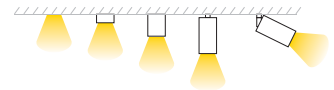

- Reform 30 is a complete series of miniaturized downlights available recessed, trimless or surface.
- It is available in round form.
- Power consumption: 3 watt and 6 watt.
- Beam angle varies from 12 to 50 degrees.
- Accessories available: honeycomb.
- Luminaire material: aluminium construction/ PC parts.
- It is offered in white and/or black colour as standard but RAL colours also are available on request.
- Driver, Emergency kit, battery replacement accessibility of emergency kit should be considered as the kit does not pass through the Trimless luminaire cutout.
- 3 SDCM
- L90/B10 50000h
- Low UGR ensuring visual comfort (UGR<14 /black inner ring).
- Constant current 350mA @3W / 700mA @ 6.3W.

Model	LED Power	CCT*	CRI80, CRI90 LED Source		Beam Angle	Type	Luminaire Colour	Dimming Option	Accessories
			80 (80)	90 (90)					
REFORM 30 IN-OUT Trimless <i>(REFORM 30 IO TR)</i>	3W (3)	2700K (27C)	310lm	250lm	12° (12)	Adjustable (AD)	Base White (W) Black (B) Spot White (W) Black (B) Inner Ring White (W) Black (B)	Without Driver (00)	(XXX) Standard (0) Honeycomb (1) Softening lens (2) Extras No Extras (0) Emergency (1)
		3000K (30C)	310lm	265lm					
		4000K (40C)	330lm	290lm					
		5000K (50C)	360lm	310lm					
	5.8W (6)	2700K (27C)	615lm	500lm					
		3000K (30C)	615lm	530lm					
		4000K (40C)	665lm	575lm					
		5000K (50C)	715lm	615lm					
	3W (3)	2700K (27C)	396lm	320lm	28° (28) 36° (36) 50° (50)				
		3000K (30C)	396lm	342lm					
		4000K (40C)	428lm	369lm					
		5000K (50C)	428lm	396lm					
6.3W (6)	2700K (27C)	669lm	540lm						
	3000K (30C)	669lm	577lm						
	4000K (40C)	722lm	623lm						
	5000K (50C)	722lm	669lm						

* Models with CCTs of 3500K & 6500K are available upon request.

Ordering Code Example: REFORM 30 IO TR-3-40C-80-36-AD-WWB-00-10

Inner ring colour:
BLACK

Inner ring colour:
WHITE