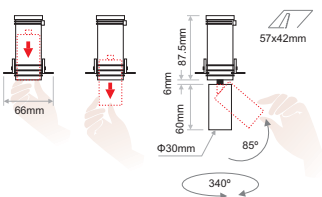

- Reform 30 is a complete series of miniaturized downlights available recessed, trimless or surface.
- It is available in round form.
- Power consumption: 3 watt and 6 watt.
- Beam angle varies from 12 to 50 degrees.
- Accessories available: honeycomb.
- Luminaire material: aluminium construction/ PC parts.
- It is offered in white and/or black colour as standard but RAL colours also are available on request.
- Driver, Emergency kit, battery replacement accessibility of emergency kit should be considered as the kit does not pass through the Trimless luminaire cutout.
- 3 SDCM
- L90/B10 50000h
- Low UGR ensuring visual comfort (UGR<14 /black inner ring).
- Constant current 350mA @3W / 700mA @ 6.3W.

Model	LED Power	CCT*	CRI80, CRI90 LED Source		Beam Angle	Type	Luminaire Colour	Dimming Option	Accessories
			80 (80)	90 (90)					
REFORM 30 IN-OUT Trimless <i>(REFORM 30 IO TR)</i>	3W (3)	2700K (27C)	310lm	250lm	12° (12)	Adjustable (AD)	Base White (W) Black (B) Spot White (W) Black (B) Inner Ring White (W) Black (B)	Without Driver (00)	(XXX) Standard (0) Honeycomb (1) Softening lens (2) Extras No Extras (0) Emergency (1)
		3000K (30C)	310lm	265lm					
		4000K (40C)	330lm	290lm					
		5000K (50C)	360lm	310lm					
	5.8W (6)	2700K (27C)	615lm	500lm					
		3000K (30C)	615lm	530lm					
		4000K (40C)	665lm	575lm					
		5000K (50C)	715lm	615lm					
	3W (3)	2700K (27C)	396lm	320lm	28° (28) 36° (36) 50° (50)				
		3000K (30C)	396lm	342lm					
		4000K (40C)	428lm	369lm					
		5000K (50C)	428lm	396lm					
6.3W (6)	2700K (27C)	669lm	540lm						
	3000K (30C)	669lm	577lm						
	4000K (40C)	722lm	623lm						
	5000K (50C)	722lm	669lm						

* Models with CCTs of 3500K & 6500K are available upon request.

Ordering Code Example: REFORM 30 IO TR-3-40C-80-36-AD-WWB-00-10

Inner ring colour:
BLACK

Inner ring colour:
WHITE